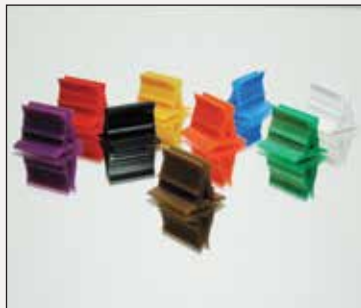

Card Holders, Rectangle Base

#1163. 3/4" high on a 3/4" long x 1/2" rectangular base. Colors: Black, Blue, Brown, Green, Light Orange, Orange, Purple, Red, White, and Yellow.

Net Quantity Pricing (per 1,000 pieces, per color)

1,000	3,000	5,000	10,000	25,000	50,000	100,000
$79	$73	$63	$57	$53	$49	$47